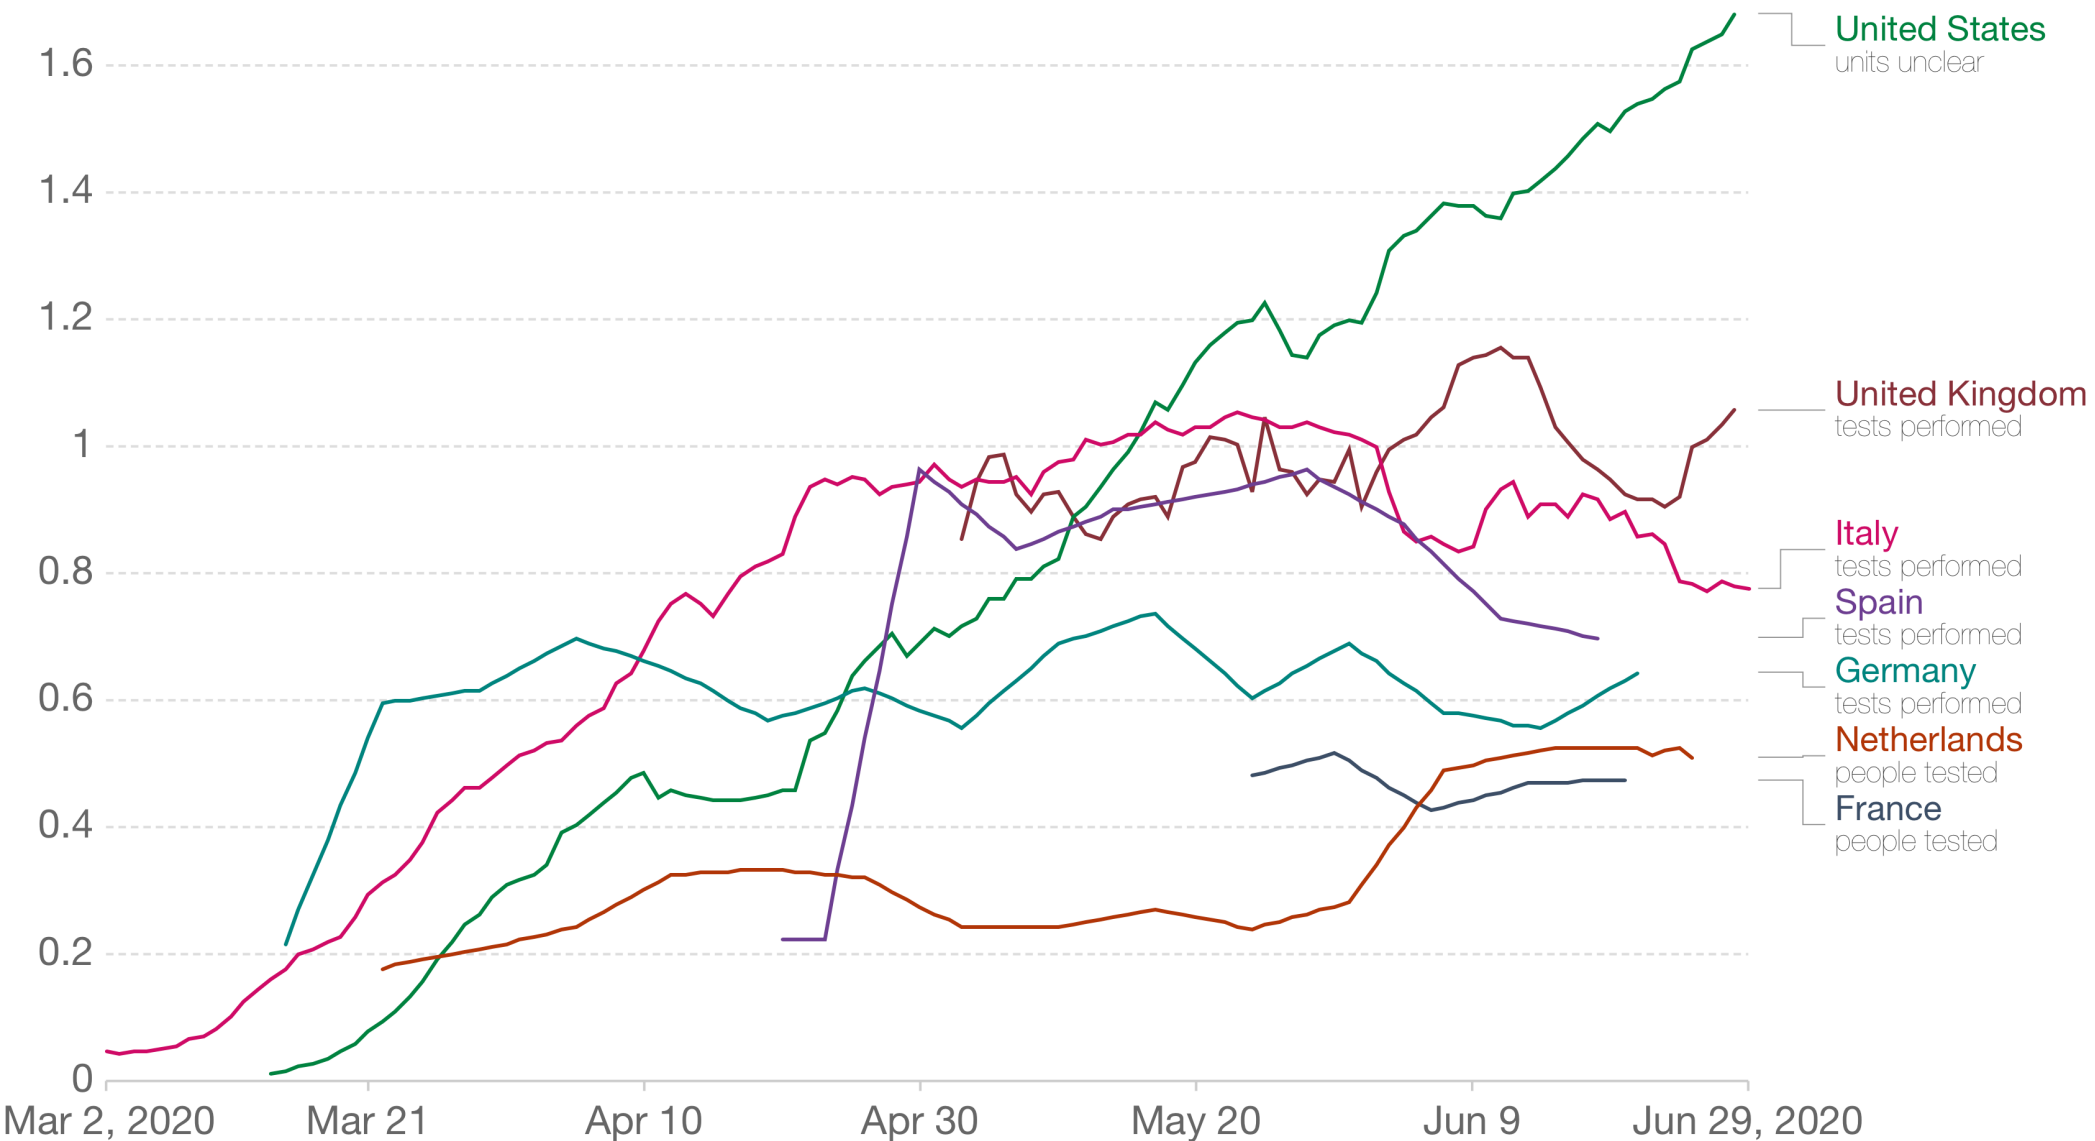

# Daily COVID-19 tests per thousand people

The figures are given as a rolling 7-day average.

Source: Official data collated by Our World in Data

OurWorldInData.org/coronavirus • CC BY

Note: Comparisons of testing data across countries are affected by differences in the way the data are reported. Daily data is interpolated for countries not reporting testing data on a daily basis. Details can be found at our Testing Dataset page.